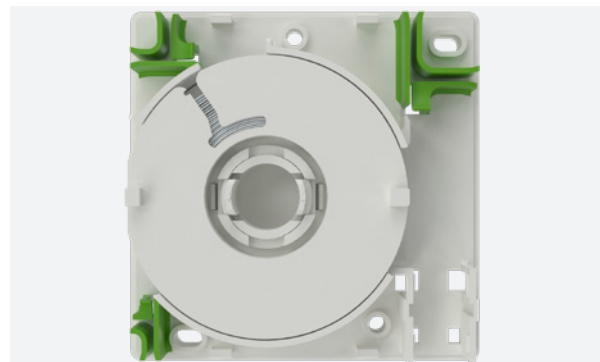

This Encasa customer access point comes pre-terminated with SCA connectivity. Enhanced flexibility is achieved through multiple cable exit points around the enclosure, enabling connected fibre to be routed from the top, bottom, and sides of the access point.

### GENERAL

Surface mounted	Yes
Type of connector	SC/APC simplex
Suitable for number of couplers	Single mode
Dimensions (mm)	85mm H x 85mm W x 26mm D
Material	ABS
Material colour	RAL 9003
Flammability	UL-94V0
Fibre colour	White
Tight buffer material	LSZH
Cable diameter	900 µm
Bend insensitive	G.657.B3
Operating temperature	-25°C to 70°C

## PRODUCT FEATURES

Adaptor Field

Fixing Points

Cable Storage Spool

Cable Exit Points

## DIMENSIONS