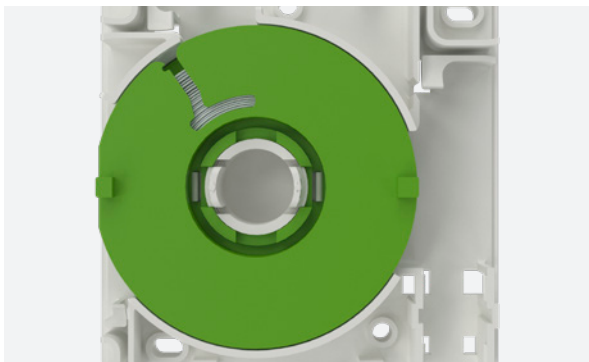

Cable Storage Spool