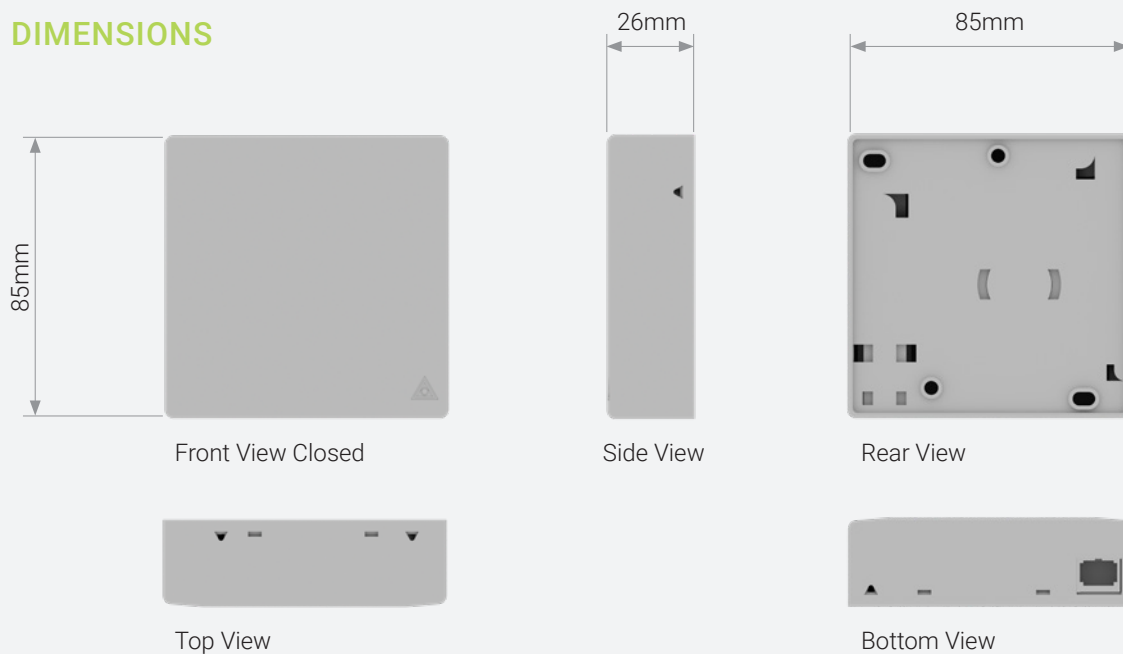

### GENERAL

Surface mounted	Yes
Type of connector	SC/APC simplex
Suitable for number of couplers	Single mode
Dimensions (mm)	85mm H x 85mm W x 26mm D
Material	ABS
Material colour	RAL 9003
Flammability	UL-94V0
Fibre colour	White
Tight buffer material	LSZH
Cable diameter	900 µm
Bend insensitive	G.657.B3
Operating temperature	-25°C to 70°C

## DIMENSIONS