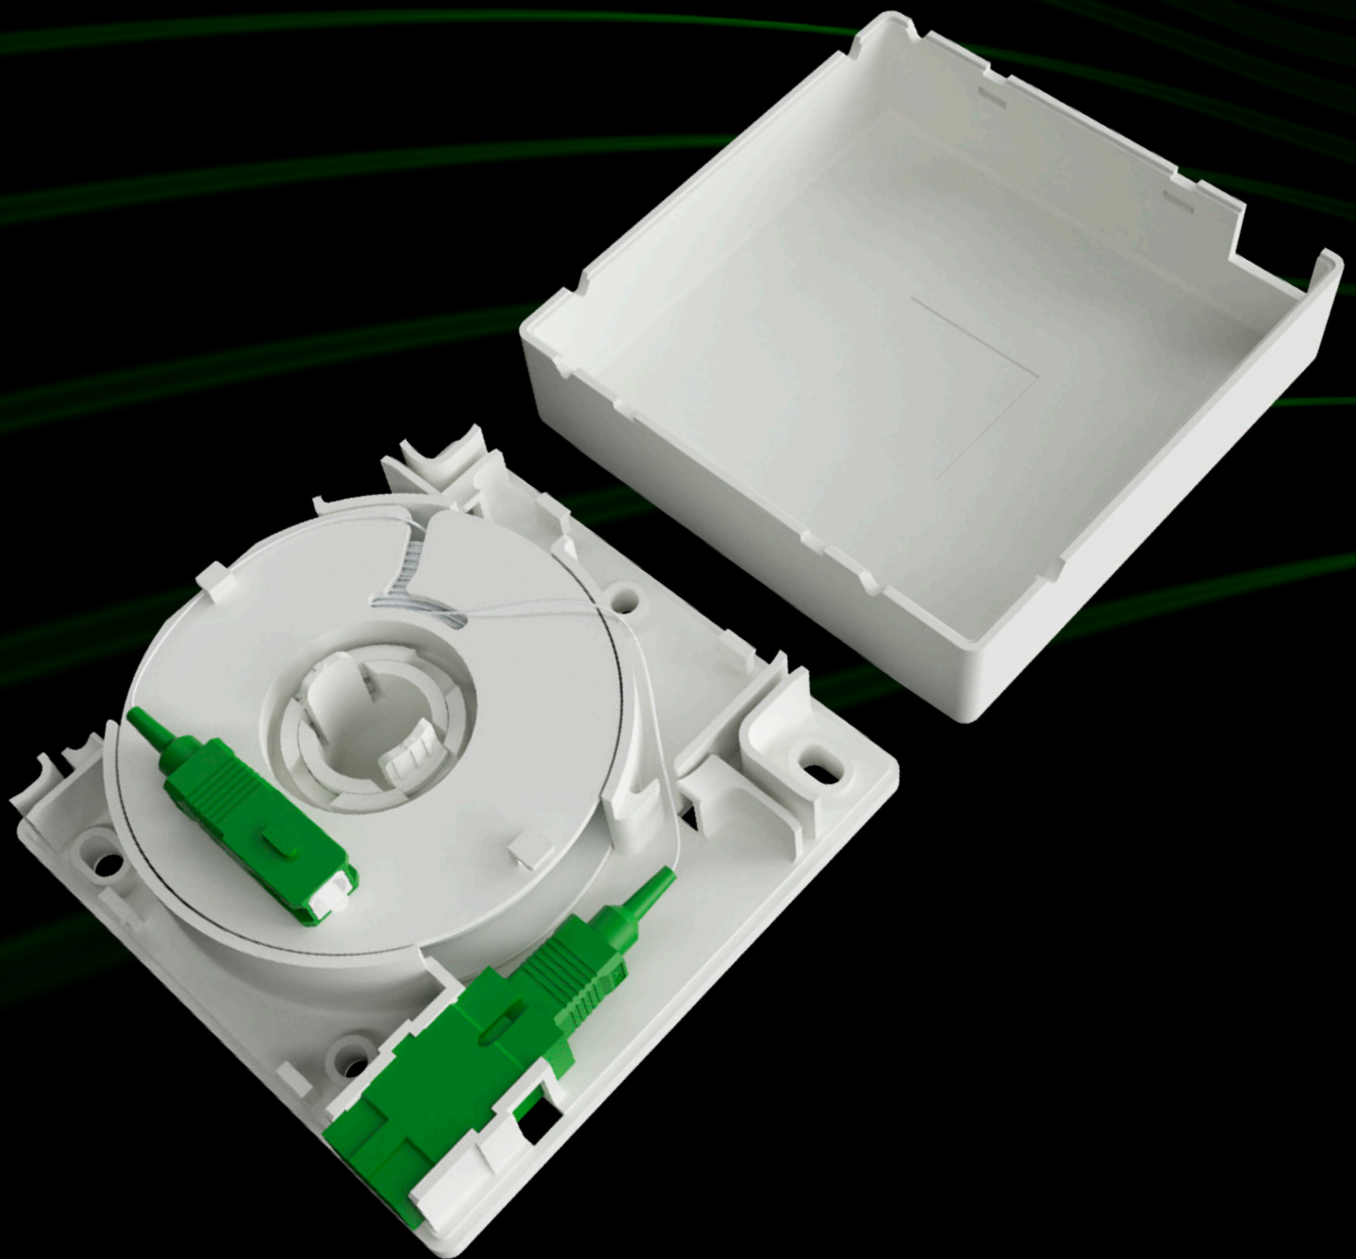

## ENCASA CUSTOMER ACCESS POINT 30M SCA G.657.B3

### PRODUCT OVERVIEW

The Excel Encasa discreet cabling solution has been designed for installation in any household or multi-dwelling application. The outlet's unique spooling mechanism houses 30 m of 900 µm G.657.B3 micro-fibre, which can be discreetly deployed around the property's interior and retracted to eliminate any slack fibre.

This Encasa customer access point comes pre-terminated with SCA connectivity. Enhanced flexibility is achieved through multiple cable exit points around the enclosure, enabling connected fibre to be routed from the top, bottom, and sides of the access point.

### GENERAL

Surface mounted	Yes
Type of connector	SC/APC simplex
Suitable for number of couplers	Single mode
Dimensions (mm)	85mm H x 85mm W x 26mm D
Material	ABS
Material colour	RAL 9003
Flammability	UL-94V0
Fibre colour	White
Tight buffer material	LSZH
Cable diameter	900 µm
Bend insensitive	G.657.B3
Operating temperature	-25°C to 70°C